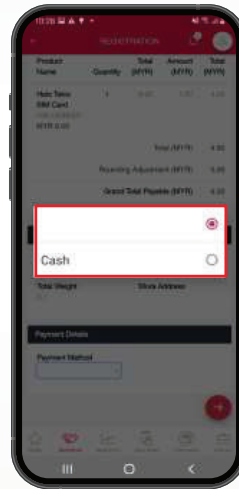

## TUTORIAL

HALOGO

6. Check your detail and proceed to the payment method

7. Choose your payment method

8. Scan ID & SIM Card barcode. Check scanned details.