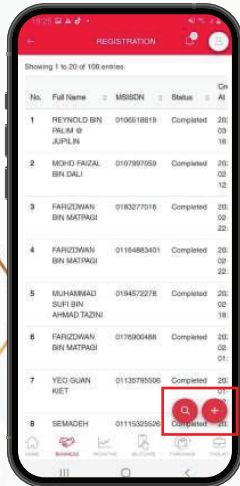

HaloGo Partner

TUTORIAL

4. Click “+” on the bottom of the page