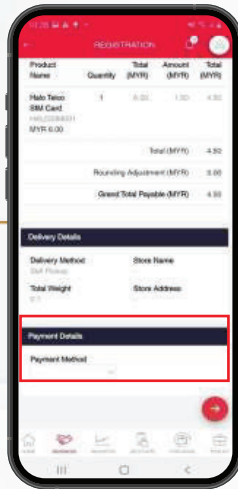

## TUTORIAL

4. Click “+” on the bottom of the page

5. Read the Terms and Conditions and click Agree and Proceed

## TUTORIAL

HALOGO

6. Check your detail and proceed to the payment method

7. Choose your payment method

8. Scan ID & SIM Card barcode. Check scanned details.