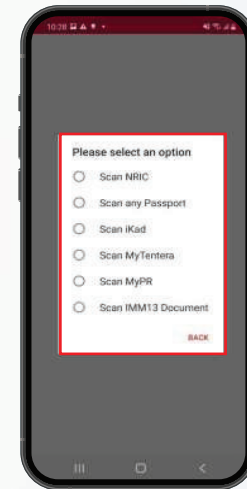

## TUTORIAL

HALOGO

6. Check your detail and proceed to the payment method

7. Choose your payment method

8. Scan ID & SIM Card barcode. Check scanned details.

## TUTORIAL

HALOGO

9. Choose your favourite mobile number.

10. Please complete the details & click "register" to submit registration.

11. Wait for registration complete. Completed registration will be shown on main page