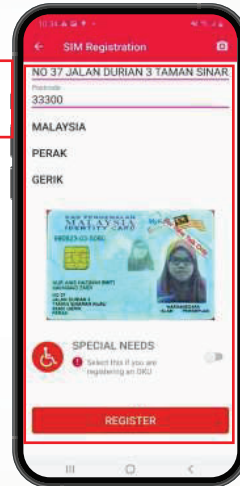

## TUTORIAL

HALOGO

6. Check your detail and proceed to the payment method

7. Choose your payment method

8. Scan ID & SIM Card barcode. Check scanned details.

## TUTORIAL

HALOGO

9. Choose your favourite mobile number.

10. Please complete the details & click "register" to submit registration.

11. Wait for registration complete. Completed registration will be shown on main page