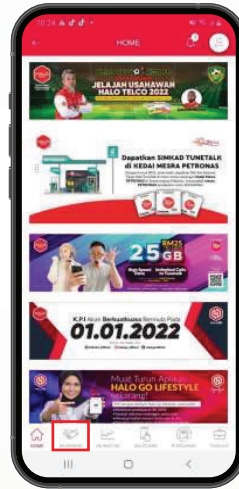

## TUTORIAL

The background features a light gray gradient with a large, faint white circle in the center. The corners are decorated with a pattern of white hexagons, some of which have thin gold outlines. The text is centered within the white circle.

## TUTORIAL

HALOGO

1. Open your HaloGo Apps

2. Click on Business  
in the bottom of page

3. Click on Registration