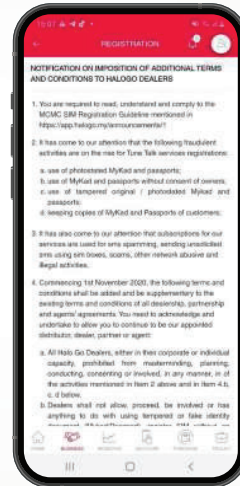

## TUTORIAL

HALOGO

1. Open your HaloGo Apps

2. Click on Business  
in the bottom of page

3. Click on Registration

## TUTORIAL

4. Click “+” on the bottom of the page

5. Read the Terms and Conditions and click Agree and Proceed