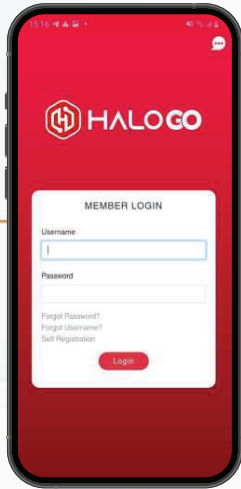

HaloGo Partner

TUTORIAL

HALOGO

1. Open your HaloGo Apps