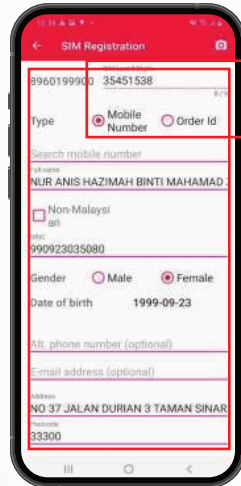

## TUTORIAL

HALOGO

6. Check your detail and proceed to the payment method

7. Choose your payment method

8. Scan ID & SIM Card barcode. Check scanned details.

## TUTORIAL

HALOGO

9. Choose your favourite mobile number.

10. Please complete the details & click "register" to submit registration.

11. Wait for registration complete. Completed registration will be shown on main page